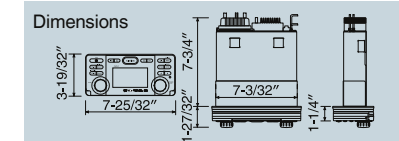

Watertight Flip-down Face reveals loading slot for CD and DVD playback.